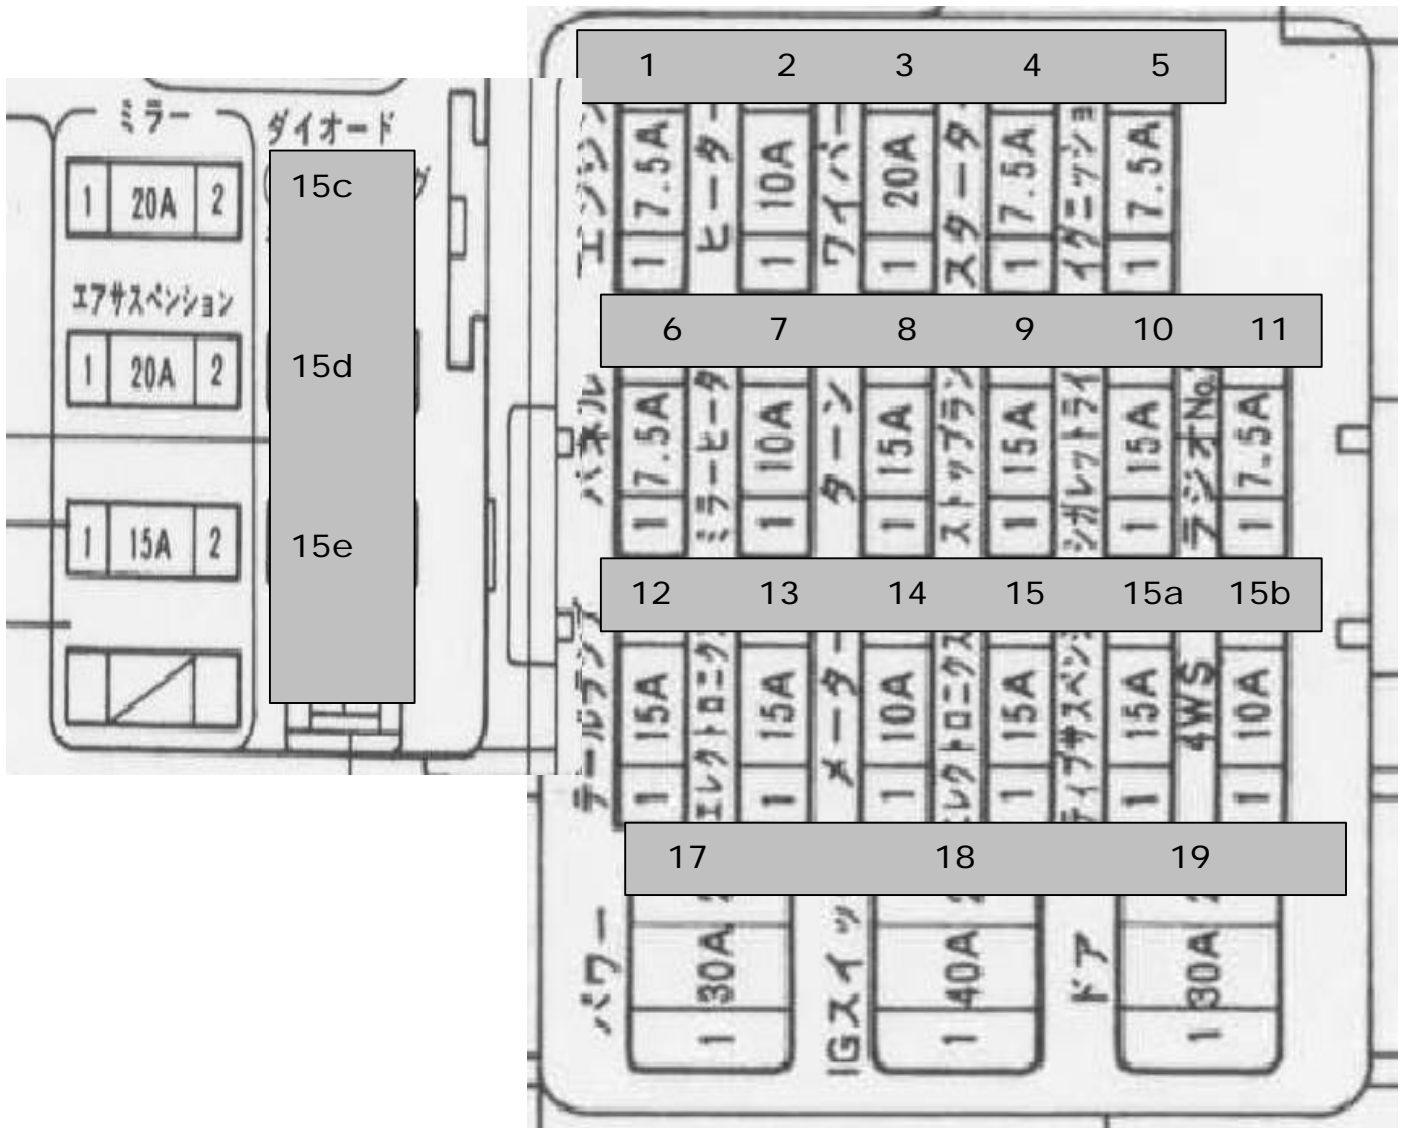

Fuses (based on the USA users guide)
Drivers Side Kick Panel
Jeff Harper 9/2002

Engine Bay

No.	FUSE	AMPRE	CIRCUIT
1	ENGINE	7.5	Charging System
2	HTR	10	A/C, rear window de-fog
3	WIPER	20	Wipers and washers
4	ST	7.5	Starting system, cruise control, EFI, Instrument panel lights
5	IGN	7.5	Discharge Warning light, EFI, Airbag system
6	PANEL	7.5	Inst. Panel lights, glovebox light
7	MIR-HTR	10	Outside rear view mirror de-fog
8	TURN	20	Turn signal lights, cornering lights
9	STOP	15	Stop lights, cruise control cancel device
10	CIG	15	Cig lighter, theft deterrent, shift lock system, Airbag system, inst. Panel lights
11	RADIO 32	7.5	Radio cassette tape player, CD player, Power Antenna, power rear view mirrors
12	TAIL	15	Tail lights, parking lights, side marker lights, licence plate light.
13	ECU-IG	15	Cruise control system, Power Steering, Shift lock, ABS, Airbag, power door lock, preset steering, traction control, cooling fan, passengers seat power
14	GUAGE	10	Gauges and meters warning lights (except discharge and open door warning lights) reverse lights, EC Auto transmission, Auto overdrive, headlight
15	ECU-B	15	Airbag, power rear view mirrors
15a	UNKNOWN	15	Active Suspension
15b	4WS	10	Four Wheel Steering
15c		20	Mirror
15d		20	Air Suspension
15e		15	Seat Heater to 5/1992
16	ST-HTR	15	Seat Heater from 6/1992
17	PWR	30	Preset steering, moon roof, power windows, theft deterrent system
18	IG SW	40	Starting system
19	DOOR	30	Theft deterrent system, seat control system, fuel opener, power door locks
20	DOME	10	Interior/personal/door courtesy/ignition switch/ open door warning/boot/foot lights, moon roof, preset steering, seat belt warning, cruise control, A/C, inside rear mirror, door lock, theft deterrent, power rear view mirror, locking with remote, passengers seat,.
21	EFI	30	EFI
22	HAZ-HORN	25	Emergency flashers, horn
23	RADIO #1	20	Radio, cassette tape, CD power antenna
24	TEL	15	Telephone
25	ALT-S	7.5	Charging system
26	TRAC	7.5	Traction Control
27	HEAD-R	15	RH Lo headlight
28	HEAD-L	15	LH Lo headlight
29	DRL	7.5	Daytime Running light system
30	HEAD R HI	15	RH Hi beam
31	HEAD L HI	15	LH Hi beam
32	INJ	30	Starting system