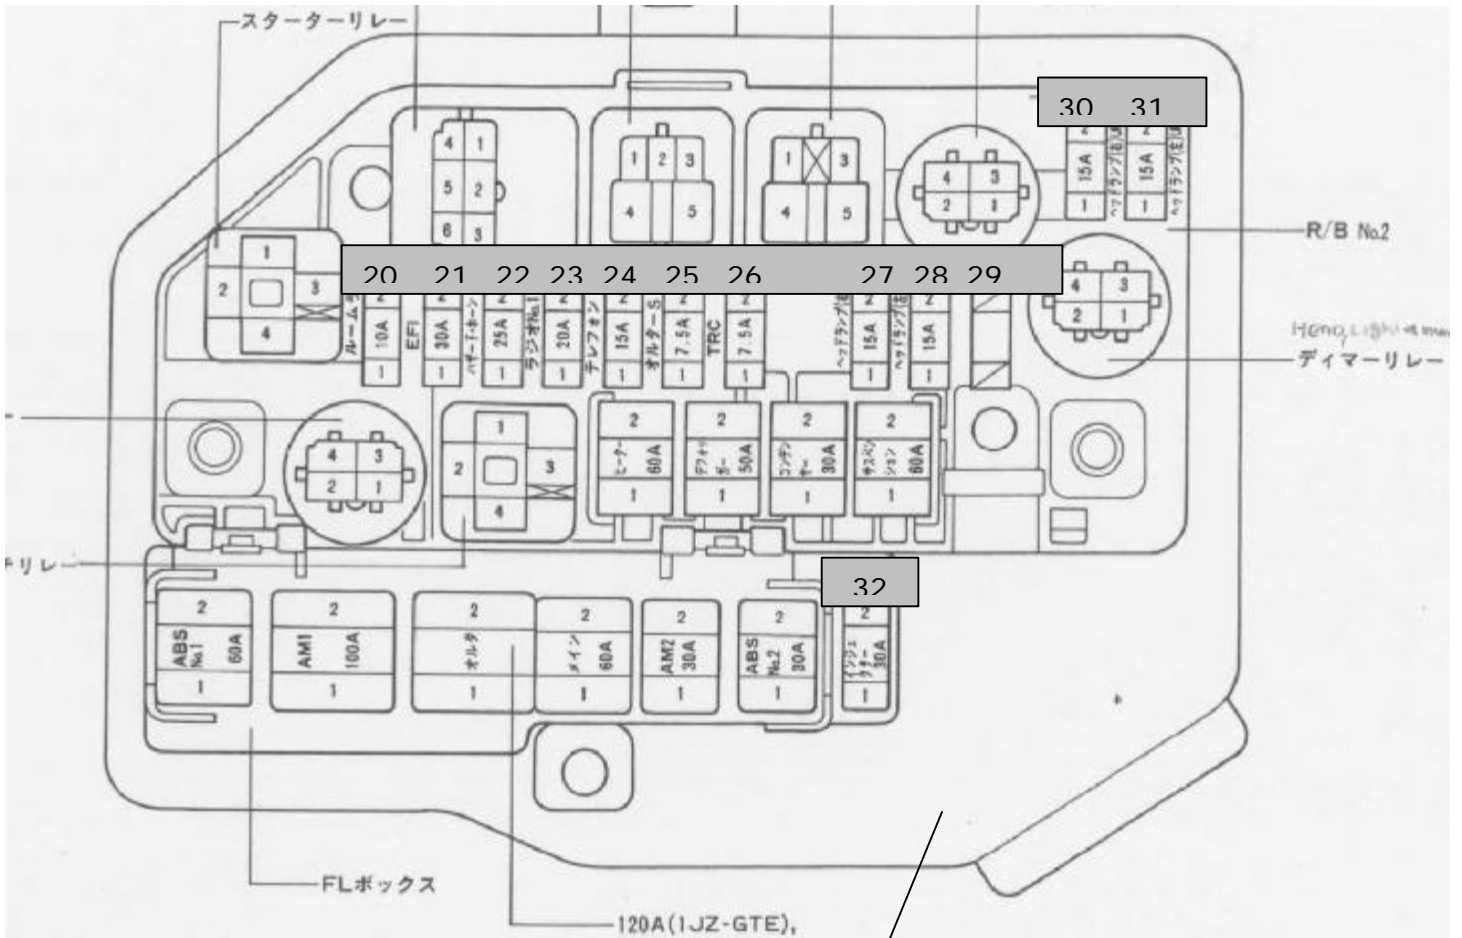

Fuses (based on the USA users guide)
Drivers Side Kick Panel
Jeff Harper 9/2002

Engine Bay

No.	FUSE	AMPRE	CIRCUIT
1	ENGINE	7.5	Charging System
2	HTR	10	A/C, rear window de-fog
3	WIPER	20	Wipers and washers
4	ST	7.5	Starting system, cruise control, EFI, Instrument panel lights
5	IGN	7.5	Discharge Warning light, EFI, Airbag system
6	PANEL	7.5	Inst. Panel lights, glovebox light
7	MIR-HTR	10	Outside rear view mirror de-fog
8	TURN	20	Turn signal lights, cornering lights
9	STOP	15	Stop lights, cruise control cancel device
10	CIG	15	Cig lighter, theft deterrent, shift lock system, Airbag system, inst. Panel lights
11	RADIO 32	7.5	Radio cassette tape player, CD player, Power Antenna, power rear view mirrors
12	TAIL	15	Tail lights, parking lights, side marker lights, licence plate light.
13	ECU-IG	15	Cruise control system, Power Steering, Shift lock, ABS, Airbag, power door lock, preset steering, traction control, cooling fan, passengers seat power
14	GUAGE	10	Gauges and meters warning lights (except discharge and open door warning lights) reverse lights, EC Auto transmission, Auto overdrive, headlight
15	ECU-B	15	Airbag, power rear view mirrors
15a	UNKNOWN	15	Active Suspension
15b	4WS	10	Four Wheel Steering
15c		20	Mirror
15d		20	Air Suspension
15e		15	Seat Heater to 5/1992
16	ST-HTR	15	Seat Heater from 6/1992
17	PWR	30	Preset steering, moon roof, power windows, theft deterrent system
18	IG SW	40	Starting system
19	DOOR	30	Theft deterrent system, seat control system, fuel opener, power door locks
20	DOME	10	Interior/personal/door courtesy/ignition switch/ open door warning/boot/foot lights, moon roof, preset steering, seat belt warning, cruise control, A/C, inside rear mirror, door lock, theft deterrent, power rear view mirror, locking with remote, passengers seat,.
21	EFI	30	EFI
22	HAZ-HORN	25	Emergency flashers, horn
23	RADIO #1	20	Radio, cassette tape, CD power antenna
24	TEL	15	Telephone
25	ALT-S	7.5	Charging system
26	TRAC	7.5	Traction Control
27	HEAD-R	15	RH Lo headlight
28	HEAD-L	15	LH Lo headlight
29	DRL	7.5	Daytime Running light system
30	HEAD R HI	15	RH Hi beam
31	HEAD L HI	15	LH Hi beam
32	INJ	30	Starting system