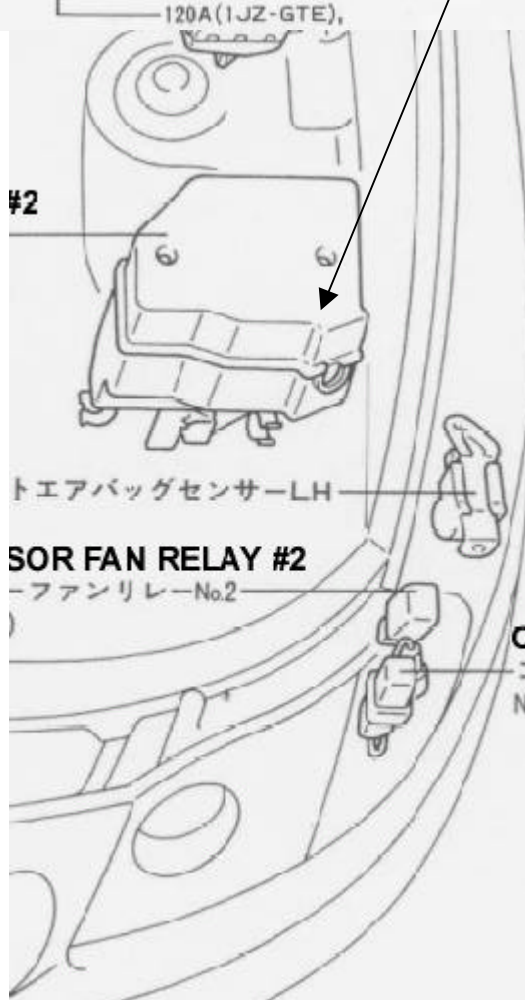

Fuses (based on the USA users guide)
Drivers Side Kick Panel
Jeff Harper 9/2002

Engine Bay

No.	FUSE	AMPRE	CIRCUIT
1	ENGINE	7.5	Charging System
2	HTR	10	A/C, rear window de-fog
3	WIPER	20	Wipers and washers
4	ST	7.5	Starting system, cruise control, EFI, Instrument panel lights
5	IGN	7.5	Discharge Warning light, EFI, Airbag system
6	PANEL	7.5	Inst. Panel lights, glovebox light
7	MIR-HTR	10	Outside rear view mirror de-fog
8	TURN	20	Turn signal lights, cornering lights
9	STOP	15	Stop lights, cruise control cancel device
10	CIG	15	Cig lighter, theft deterrent, shift lock system, Airbag system, inst. Panel lights
11	RADIO 32	7.5	Radio cassette tape player, CD player, Power Antenna, power rear view mirrors
12	TAIL	15	Tail lights, parking lights, side marker lights, licence plate light.
13	ECU-IG	15	Cruise control system, Power Steering, Shift lock, ABS, Airbag, power door lock, preset steering, traction control, cooling fan, passengers seat power
14	GUAGE	10	Gauges and meters warning lights (except discharge and open door warning lights) reverse lights, EC Auto transmission, Auto overdrive, headlight
15	ECU-B	15	Airbag, power rear view mirrors
15a	UNKNOWN	15	Active Suspension
15b	4WS	10	Four Wheel Steering
15c		20	Mirror
15d		20	Air Suspension
15e		15	Seat Heater to 5/1992
16	ST-HTR	15	Seat Heater from 6/1992
17	PWR	30	Preset steering, moon roof, power windows, theft deterrent system
18	IG SW	40	Starting system
19	DOOR	30	Theft deterrent system, seat control system, fuel opener, power door locks
20	DOME	10	Interior/personal/door courtesy/ignition switch/ open door warning/boot/foot lights, moon roof, preset steering, seat belt warning, cruise control, A/C, inside rear mirror, door lock, theft deterrent, power rear view mirror, locking with remote, passengers seat,.
21	EFI	30	EFI
22	HAZ-HORN	25	Emergency flashers, horn
23	RADIO #1	20	Radio, cassette tape, CD power antenna
24	TEL	15	Telephone
25	ALT-S	7.5	Charging system
26	TRAC	7.5	Traction Control
27	HEAD-R	15	RH Lo headlight
28	HEAD-L	15	LH Lo headlight
29	DRL	7.5	Daytime Running light system
30	HEAD R HI	15	RH Hi beam
31	HEAD L HI	15	LH Hi beam
32	INJ	30	Starting system